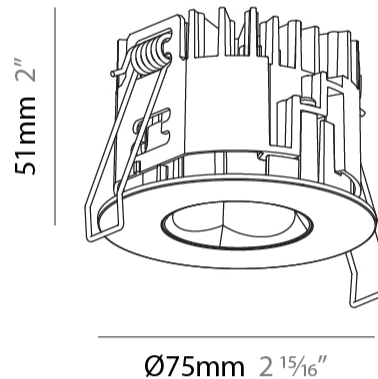

GENERAL

Series: Oiko Pro Round
Subseries: Oiko Pro Round Fixed
Brand: Prolicht
Division: Architectural
Mounting Type: Recessed
Mounting Location: Ceiling
Subcategory: Downlight

PHYSICAL

Shape: Round
Diameter (mm): 75
Diameter (in): 2 15/16
Height (mm): 51
Height (in): 2
Ceiling Thickness (mm): 1 - 25
Ceiling Thickness (in): 1/16 - 1 3/16
Min. Recessing Depth (mm): 55
Min. Recessing Depth (in): 2 3/16
Light Distribution: Direct
Diffuser: Lens Pack - Spread Lens / Linear Spread Lens / Honeycomb Louver
Fixture Finish: SSR / BKV / CWI / CRY / HAB / UFT / ITA / RUA / FTG / MYG / LOD / PUS / FRO / FUP / KIA / POP / BLS / SPG / MEY / GOH / GUM / CHC / COM / ABZ / JAG / OBR / MOS / ROR
Fixture Material: Aluminum Die Cast
Cut-out Measurements: 68mm / 2 11/16" Diameter

ELECTRICAL

Lamp Type: LED (Zhaga Standard)
Input Wattage (W): 14
Total Output Wattage (W): 12.7
Dimming: Dali Dimming
Driver Included: No
Driver Location: Recessed Housing
Driver Type: Constant Current - Universal (120Vac only for DALI driver)
Driver Class: Class 2
Input Voltage (V): 120 - 277
Constant Current (MA): 700

LED

Color Temperature (°K): 2700-6500 Tunable White
Max. Delivered Lumen (lm): 1240
Nominal Lumen (lm): 1460
CRI: >93 CRI
Lamp Life (hrs): 50000
Special LEDs offerings: Tunable White

OPTICAL

Reflector°: 52
Adjustability: Fixed

RATINGS AND CERTIFICATIONS

Certified By: Certified for North American Standards
IP rating: IP20